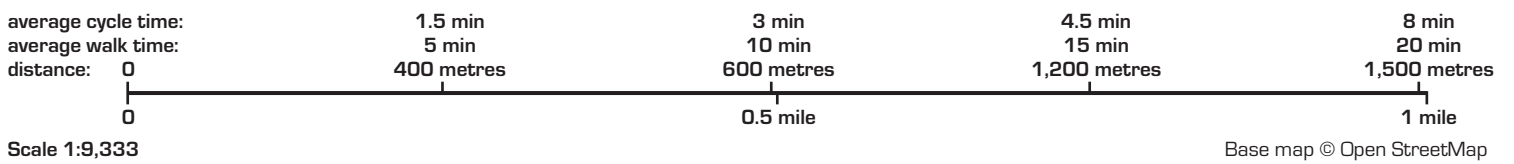

Circular Walk 2

Liden and Lagoon

40 mins
 3Km/1.9 miles

A circular walk to tranquil Liden Lagoon.

Start and finish at Liden shops or Royal Mail.

Facilities available at Liden shops.

...or get them to hold on to the buggy, and always use a crossing if possible!